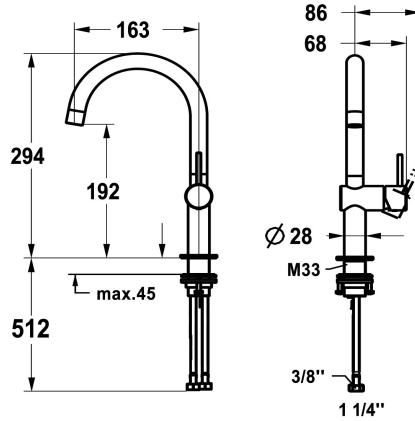

KWC ONO E Lever mixer – Washbasin

Modell-Linie: ONO E | 12.578.142.000FL
Umyvadlové armatury | Hydraulické armatury

KWC-No.

125626
chromeline, A160, flexible connection hoses, without pop-up valve

125627
stainless steel, A160, flexible connection hoses, without pop-up valve

- * Lever mixer
- * Made of stainless steel
- * Lever installation only possible on the right side
- Child safety: cold water flow in lever position towards the front
- * EcoProtect - water-saving device
- * Swivel spout 120°
- Neoperl® Caché® SJR, swivelling jet regulator
- * OptimalSpace - ample space for washing or working

ATT-KWC-FARBCODE

chromeline

stainless steel

- * KWC cartridge S 25
- with ceramic discs
- flow rate and temperature continuously variable
- * Flexible connection hoses 3/8"
- * QuickInstallation - Fastening via threaded connection with locking screws
- * Mounting hole size ø35 mm

Material

4.4 l/min (3 bar)

ohne_Ablaufgarnitur

Flexible_Anschlusschläuche

schwenkbar

seitenbedient

chromeline

Standmontage