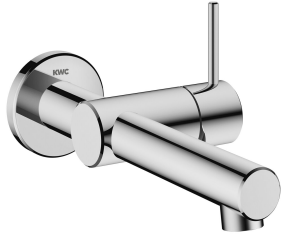

KWC ONO E

Trim kit – Lever mixer – Washbasin

Modell-Linie: ONO E | 11.571.031.000

Umyvadlové armatury | Hydraulické armatury

KWC-No.

125634

chromeline, A 185, trim kit

125635

stainless steel, A 185, trim kit

ATT-KWC-FARBCODE

chromeline

stainless steel

NEW

- * Trim kit Lever mixer
- * Made of stainless steel
- * EcoProtect - water-saving device
- * Fixed spout
- Neoperl® Caché® SSR, swivelling jet regulator
- * OptimalSpace - ample space for washing or working
- * KWC cartridge S 25

- with ceramic discs
- flow rate and temperature continuously variable
- * To be ordered separately:
- Unit for concealed installation ½" 39.003.450.931
- * To be ordered separately (optional or if necessary):
- Extension set Z.540.050

Technické údaje

A_Spout_Spray

4,3 l/min (3 bar)

ATT-KWC-AUSLAUF

fixovaná

Handling

seitenbedient

ATT-KWC-FARBCODE