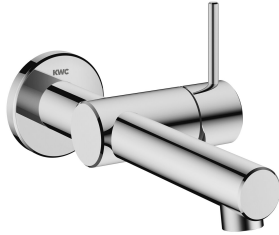

## KWC ONO E Trim kit – Lever mixer – Washbasin

Modell-Linie: ONO E | 11.571.031.000  
Taps | Manual taps

### KWC-No.

**125634**  
chromeline, A 185, trim kit

**125635**  
stainless steel, A 185, trim kit

### Color code

chromeline

stainless steel

NEW

- \* Trim kit Lever mixer
- \* Made of stainless steel
- \* EcoProtect - water-saving device
- \* Fixed spout
- Neoperl® Caché® SSR, swivelling jet regulator
- \* OptimalSpace - ample space for washing or working
- \* KWC cartridge S 25

### Technical Data

Flow rate
Spout
Handling
Color code
Installation type
Faucet_typ
Acoustic group
Concealed unit
Projection A
Energy label
Dimension Water outlet
material

4,3 l/min (3 bar)
fixed
side lever
chromeline
Wall mounted
Faucet
yes
Trim kit
A 185
A
13
stainless steel