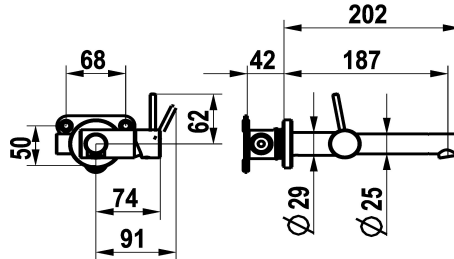

## KWC ONO E Trim kit – Lever mixer – Washbasin

Modell-Linie: ONO E | 11.571.031.000  
Taps | Manual taps

### KWC-No.

**125634**  
chromeline, A 185, trim kit

**125635**  
stainless steel, A 185, trim kit

### Color code

chromeline

stainless steel

NEW

- \* Trim kit Lever mixer
- \* Made of stainless steel
- \* EcoProtect - water-saving device
- \* Fixed spout
- Neoperl® Caché® SSR, swivelling jet regulator
- \* OptimalSpace - ample space for washing or working
- \* KWC cartridge S 25

### Technical Data

Flow rate
Spout
Handling
Color code
Installation type
Faucet_typ
Acoustic group
Concealed unit
Projection A
Energy label
Dimension Water outlet
material

4,3 l/min (3 bar)
fixed
side lever
chromeline
Wall mounted
Faucet
yes
Trim kit
A 185
A
13
stainless steel