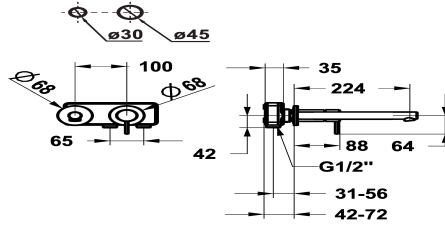

KWC ONO E

Trim kit – Lever mixer – Washbasin

Modell-Linie: ONO E | 11.572.064.000

Umyvadlové armatury | Hydraulické armatury

KWC-No.

125637

chromeline, A 225, trim kit

125638

stainless steel, A 225, trim kit

- * Trim kit Lever mixer
- * Made of stainless steel
- * EcoProtect - water-saving device
- * Fixed spout
- Neoperl® Caché® SSR, swivelling jet regulator
- * OptimalSpace - ample space for washing or working
- * KWC cartridge M 35 H

ATT-KWC-FARBCODE

chromeline

stainless steel

- with ceramic discs
- flow rate and temperature continuously variable
- * To be ordered separately:
- Unit for concealed installation ½" 39.001.400.000
- * To be ordered separately (optional or if necessary):
- Extension set 20 mm Z.536.333

Trim kit – Lever mixer – Washbasin

Modell-Linie: ONO E | 11.572.064.000

Umyvadlové armatury | Hydraulické armatury

Unit for concealed installation

360003457

39.001.400.000

Náhradní díly

Service key Neoperl © Caché ©, TJ, 18
mm, green