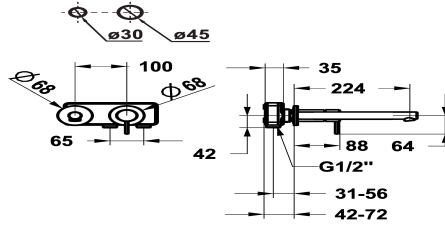

KWC ONO E

Trim kit – Lever mixer – Washbasin

Modell-Linie: ONO E | 11.572.064.000

Taps | Manual taps

KWC-No.

125637
chromeline, A 225, trim kit

125638
stainless steel, A 225, trim kit

- * Trim kit Lever mixer
- * Made of stainless steel
- * EcoProtect - water-saving device
- * Fixed spout
- Neoperl® Caché® SSR, swivelling jet regulator
- * OptimalSpace - ample space for washing or working
- * KWC cartridge M 35 H

Color code

chromeline

stainless steel

- with ceramic discs
- flow rate and temperature continuously variable
- * To be ordered separately:
- Unit for concealed installation ½" 39.001.400.000
- * To be ordered separately (optional or if necessary):
- Extension set 20 mm Z.536.333

NEW

Technical Data

Spout
Diameter
Handling
Color code
Installation type
Faucet_typ
Concealed unit
Projection A
Dimension Water outlet
ATT-KWC-MATERIAL

fixed
168 x 68
front lever
chromeline
Wall mounted
Faucet
Trim kit
A 225
10
ROSTFREIER_STAHL

Mandatory Accessories

KWC ONO E

Trim kit – Lever mixer – Washbasin

Modell-Linie: ONO E | 11.572.064.000

Taps | Manual taps

Unit for concealed installation

360003457

39.001.400.000