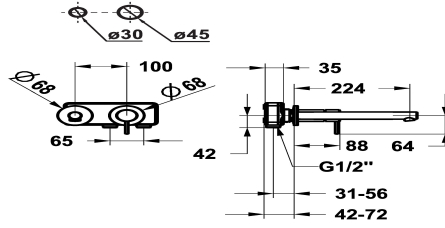

KWC ONO E Trim kit – Lever mixer – Washbasin

Modell-Linie: ONO E | 11.572.064.000
Taps | Manual taps

KWC-No.

125637
chromeline, A 225, trim kit

125638
stainless steel, A 225, trim kit

- * Trim kit Lever mixer
- * Made of stainless steel
- * EcoProtect - water-saving device
- * Fixed spout
- Neoperl® Caché® SSR, swivelling jet regulator
- * OptimalSpace - ample space for washing or working
- * KWC cartridge M 35 H

Color code

chromeline

stainless steel

- with ceramic discs
- flow rate and temperature continuously variable
- * To be ordered separately:
- Unit for concealed installation ½" 39.001.400.000
- * To be ordered separately (optional or if necessary):
- Extension set 20 mm Z.536.333

NEW

Technical Data

Spout
Diameter
Handling
Color code
Installation type
Faucet_typ
Concealed unit
Projection A
Dimension Water outlet
ATT-KWC-MATERIAL

fixed
168 x 68
front lever
chromeline
Wall mounted
Faucet
Trim kit
A 225
10
ROSTFREIER_STAHL

Mandatory Accessories

KWC ONO E

Trim kit – Lever mixer – Washbasin

Modell-Linie: ONO E | 11.572.064.000

Taps | Manual taps

Unit for concealed installation

360003457

39.001.400.000