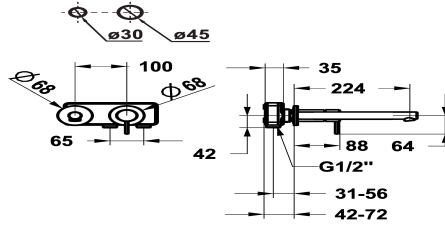

## KWC ONO E

Trim kit – Lever mixer – Washbasin

Modell-Linie: ONO E | 11.572.064.000

Hanat | Käsi­käyt­toiset hanat

### KWC-No.

**125637**

chromeline, A 225, trim kit

**125638**

stainless steel, A 225, trim kit

- \* Trim kit Lever mixer
- \* Made of stainless steel
- \* EcoProtect - water-saving device
- \* Fixed spout
- Neoperl® Caché® SSR, swivelling jet regulator
- \* OptimalSpace - ample space for washing or working
- \* KWC cartridge M 35 H

### ATT-KWC-FARBCODE

chromeline

stainless steel

- with ceramic discs
- flow rate and temperature continuously variable
- \* To be ordered separately:
- Unit for concealed installation ½" 39.001.400.000
- \* To be ordered separately (optional or if necessary):
- Extension set 20 mm Z.536.333

### Tekniset tiedot

Spout
Halkaisija
Handling
ATT-KWC-FARBCODE
Installation_type
Faucet_typ
ATT-KWC-UNTERPUTZ
Projection_A
ATT-KWC-MASS-WASSERAUSTRITT
ATT-KWC-MATERIAL
IviCode

Kiinnitetty
168x68
frontbedient
chromeline
Seinäasennus
01
FM-Set
A225
10
ROSTFREIER_STAHL
0