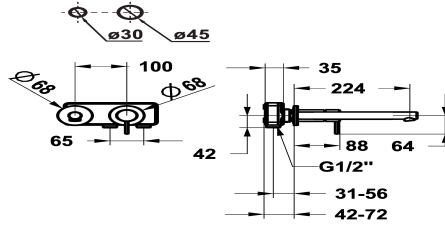

## KWC ONO E

Trim kit – Lever mixer – Washbasin

Modell-Linie: ONO E | 11.572.064.000

Armatura umywalkowa | Armatura jednouchwytowa

### KWC-No.

**125637**  
chromeline, A 225, trim kit

**125638**  
stainless steel, A 225, trim kit

- \* Trim kit Lever mixer
- \* Made of stainless steel
- \* EcoProtect - water-saving device
- \* Fixed spout
- Neoperl® Caché® SSR, swivelling jet regulator
- \* OptimalSpace - ample space for washing or working
- \* KWC cartridge M 35 H

### ATT-KWC-FARBCODE

chromeline

stainless steel

- with ceramic discs
- flow rate and temperature continuously variable
- \* To be ordered separately:
- Unit for concealed installation ½" 39.001.400.000
- \* To be ordered separately (optional or if necessary):
- Extension set 20 mm Z.536.333