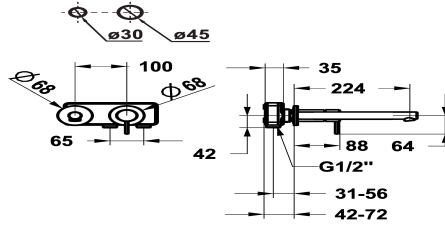

KWC ONO E

Trim kit – Lever mixer – Washbasin

Modell-Linie: ONO E | 11.572.064.000

Kranar | Hydraulické armatúry

KWC-No.

125637

chromeline, A 225, trim kit

125638

stainless steel, A 225, trim kit

- * Trim kit Lever mixer
- * Made of stainless steel
- * EcoProtect - water-saving device
- * Fixed spout
- Neoperl® Caché® SSR, swivelling jet regulator
- * OptimalSpace - ample space for washing or working
- * KWC cartridge M 35 H

ATT-KWC-FARBCODE

chromeline

stainless steel

- with ceramic discs
- flow rate and temperature continuously variable
- * To be ordered separately:
- Unit for concealed installation ½" 39.001.400.000
- * To be ordered separately (optional or if necessary):
- Extension set 20 mm Z.536.333

Trim kit – Lever mixer – Washbasin

Modell-Linie: ONO E | 11.572.064.000
Kranar | Hydraulické armatury

Unit for concealed installation

360003457
39.001.400.000

Reservdelar

Service key Neoperl © Caché ©, TJ, 18
mm, green