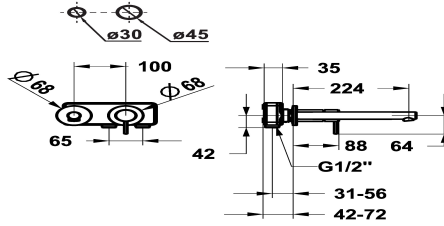

## KWC ONO E

Trim kit – Lever mixer – Washbasin

Modell-Linie: ONO E | 11.572.064.700

Umyvadlové armatury | Hydraulické armatury

### KWC-No.

**125637**

chromeline, A 225, trim kit

**125638**

stainless steel, A 225, trim kit

- \* Trim kit Lever mixer
- \* Made of stainless steel
- \* EcoProtect - water-saving device
- \* Fixed spout
- Neoperl® Caché® SSR, swivelling jet regulator
- \* OptimalSpace - ample space for washing or working
- \* KWC cartridge M 35 H

### ATT-KWC-FARBCODE

chromeline

stainless steel

- with ceramic discs
- flow rate and temperature continuously variable
- \* To be ordered separately:
- Unit for concealed installation ½" 39.001.400.700
- \* To be ordered separately (optional or if necessary):
- Extension set 20 mm Z.536.333