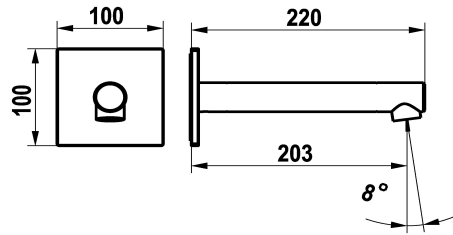

## KWC ONO E Bathtub spout

Modell-Linie: ONO E | 26.578.054.000  
Showers | Complementary parts showers

### KWC-No.

**125659**  
chromeline, A 205, ½" thread

**125660**  
stainless steel, A 205, ½" thread

\* Bathtub spout  
\* Fixed spout  
- Neoperl® SLIM®

### Color code

chrome

stainless steel

\* Connecting thread ½"  
\* Suitable for:  
- KWC ONO E

NEW

### Technical Data

Connection
Spout
Diameter
Color code
Installation_type
Faucet_typ
Projection_A
material

Flexible connection hose
fixed
100 x 100
chrome
Wall mounted
Bathtub spout
A 205
ROSTFREIER_STAHL