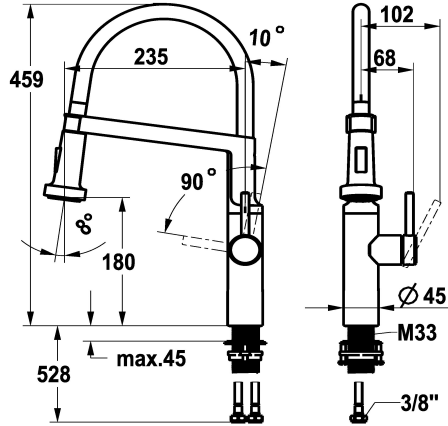

KWC BISTRO E Lever mixer – Kitchen

Modell-Linie: BISTRO E | 10.581.433.700FL
Hanat | Käsikäyttöiset hanat

KWC-No.

125694
stainless steel, A 235, flexible connection hoses

- * Lever mixer
- * HighFlex patented spring hose technology
- * Lever installation only possible on the right side
- Child safety: cold water flow in lever position towards the front
- * TouchProtect - anti-scald protection thanks to the "double skin" principle
- * Spray
 - SprayClean - easy to clean and actively prevents limescale buildup
 - Neoperl® Caché® SSR, swivelling jet regulator
 - PowerClean - needle spray mode, with automatic diverter reset

- * EasyLock - a pull-out spray that easily slides back into place
- * Swivel spout 360°
- * OptimalSpace - ample space for washing or working
- * KWC cartridge M 35 S
 - with ceramic discs
 - flow rate and temperature continuously variable
- * Flexible connection hoses 3/8"
- * QuickInstallation - Fastening via threaded connection with locking screws
- * Mounting hole size ø35 mm

NEW

Tekniset tiedot

ATT-KWC-A_AUSZUGBRAUSE_NORMAL
A_Spray (kitchen)
Connection
Spout
Handling
Kitchen_spray
ATT-KWC-FARBCODE
Installation_type
Faucet_typ
ATT-KWC-BAUFORM
Measure_Height
G_Acoustic group
Projection_A
ATT-KWC-MASS-WASSERAUSTRITT
ATT-KWC-MATERIAL
IviCode

7.6 l/min (3 bar)
6.4 l/min (3 bar)
Flexible_Anschlussschläuche
schwenkbar
seitenbedient
Umstellbrause
stainless steel
Standmontage
01
J-Spout
459
yes
A235
180
ROSTFREIER-STAHL
0