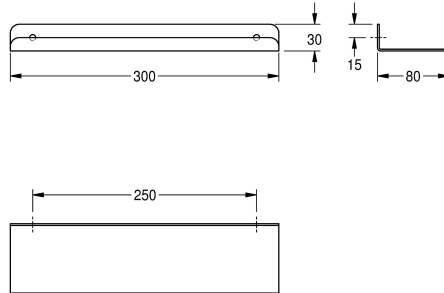

### KWC-No.

**2000056718**

Shelf, dimensions 300 x 30 x 80 mm (W x H x D)

**2000102702**

Width 500 mm

**2000090054**

Width 600 mm

### overall width

300 mm

500 mm

600 mm

Shelf for wall mounting, stainless steel, surface satin finished, material thickness 2 mm, rounded edges, protection edge at front. Inclusive stainless steel crosshead screws and dowels.

Dimensions 300 x 30 x 80 mm (W x H x D)

### Technical Data

material	stainless steel
material code	1.4301 Chrome Nickel steel V2A
material thickness	2 mm
overall depth	80 mm
overall height	30 mm
overall width	300 mm
surface finish	satin finished
type of fixing	screw
type of mounting	wall mounting