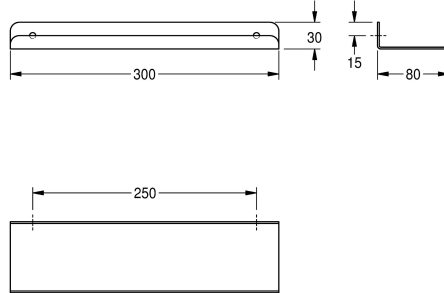

KWC HEAVY-DUTY Storage shelf

Modell-Linie: HEAVYDUTY | AL300HD
Accessories | Shelves

KWC-No.

2000056718

Shelf, dimensions 300 x 30 x 80 mm (W x H x D)

2000102702

Width 500 mm

2000090054

Width 600 mm

overall width

300 mm

500 mm

600 mm

Shelf for wall mounting, stainless steel, surface satin finished, material thickness 2 mm, rounded edges, protection edge at front. Inclusive stainless steel crosshead screws and dowels.

Dimensions 300 x 30 x 80 mm (W x H x D)

Technical Data

material	stainless steel
material code	1.4301 Chrome Nickel steel V2A
material thickness	2 mm
overall depth	80 mm
overall height	30 mm
overall width	300 mm
surface finish	satin finished
type of fixing	screw
type of mounting	wall mounting