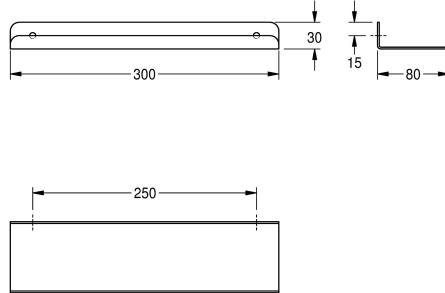

KWC HEAVY-DUTY Storage shelf

Modell-Linie: HEAVYDUTY | AL300HD
Accessories | Shelves

KWC-No.

2000056718

Shelf, dimensions 300 x 30 x 80 mm (W x H x D)

2000102702

Width 500 mm

2000090054

Width 600 mm

overall width

300 mm

500 mm

600 mm

Shelf for wall mounting, stainless steel, surface satin finished, material thickness 2 mm, rounded edges, protection edge at front. Inclusive stainless steel crosshead screws and dowels.

Dimensions 300 x 30 x 80 mm (W x H x D)

Technical Data

material	stainless steel
material code	1.4301 Chrome Nickel steel V2A
material thickness	2 mm
overall depth	80 mm
overall height	30 mm
overall width	300 mm
surface finish	satin finished
type of fixing	screw
type of mounting	wall mounting