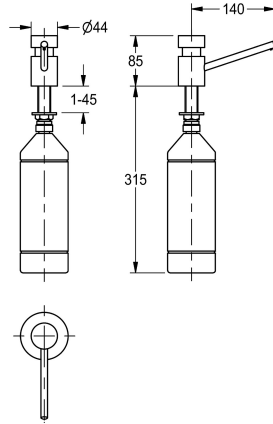

KWC Table-top soap dispenser

Modell-Linie: ACCESSOIRES | SD80
Accessories | Soap dispensers

KWC-No.

2000056721

Dimensions 44 x 85 x 162 mm (W x H x D)

Soap dispenser for table top mounting into worktops with max. 45 mm thickness, high polished chromated brass, requires 22 mm drilling hole, 1/2" thread, spout not movable, spout length 140 mm, suitable for liquid soaps and lotions, 1 liter soap tank with

membrane for pressure balance, filled from above.

With standard body length (85 mm)
Dimensions 44 x 400 x 162 mm (W x H x D)

Technical Data

filling quantity	1,000
filling quantity uom	ml
lock	no lock
material	brass-look
overall depth	162 mm
overall height	400 mm
overall width	44 mm
surface finish	chromed
type of consumable	liquid soap
type of fixing	screw
type of mounting	counter top mounting
type of operation	manual operation
type of soap container	integrated refillable tank

Consumables

KWC

Table-top soap dispenser

Modell-Linie: ACCESSOIRES | SD80
Accessories | Soap dispensers

Liquid soap

2030058103
SO1LP

Liquid soap

2000057168
SO10L
