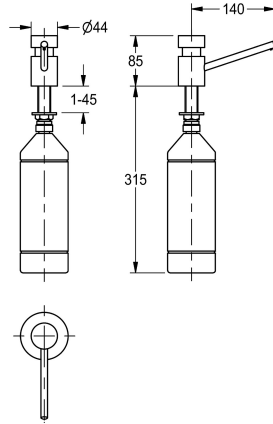

### KWC-No.

**2000056721**

Dimensions 44 x 85 x 162 mm (W x H x D)

Soap dispenser for table top mounting into worktops with max. 45 mm thickness, high polished chromated brass, requires 22 mm drilling hole, 1/2" thread, spout not movable, spout length 140 mm, suitable for liquid soaps and lotions, 1 liter soap tank with

membrane for pressure balance, filled from above.

With standard body length (85 mm)  
Dimensions 44 x 400 x 162 mm (W x H x D)

### Technical Data

filling quantity	1,000
filling quantity uom	ml
lock	no lock
material	brass
overall depth	162 mm
overall height	400 mm
overall width	44 mm
surface finish	chromed
type of consumable	liquid soap
type of fixing	screw
type of mounting	counter top mounting
type of operation	manual operation
type of soap container	integrated refillable tank

### Consumables

**KWC**

Table-top soap dispenser

Modell-Linie: **ACCESSOIRES | SD80**  
Accessories | Soap dispensers

**Liquid soap**

---

**2030058103**  
SO1LP

---