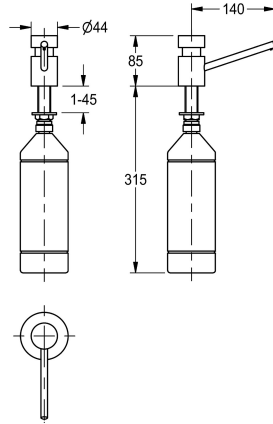

## KWC Table-top soap dispenser

Modell-Linie: ACCESSOIRES | SD80  
Accessories | Soap dispensers

### KWC-No.

**2000056721**

Dimensions 44 x 85 x 162 mm (W x H x D)

Soap dispenser for table top mounting into worktops with max. 45 mm thickness, high polished chromated brass, requires 22 mm drilling hole, 1/2" thread, spout not movable, spout length 140 mm, suitable for liquid soaps and lotions, 1 liter soap tank with

membrane for pressure balance, filled from above.

With standard body length (85 mm)  
Dimensions 44 x 400 x 162 mm (W x H x D)

### Technical Data

filling quantity	1,000
filling quantity uom	ml
lock	no lock
material	brass
overall depth	162 mm
overall height	400 mm
overall width	44 mm
surface finish	chromed
type of consumable	liquid soap
type of fixing	screw
type of mounting	counter top mounting
type of operation	manual operation
type of soap container	integrated refillable tank