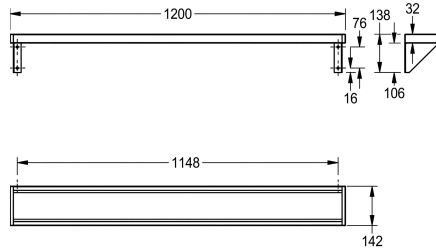

### KWC-No.

**2000056952**  
SATURN Shelf, dimensions 600 x 138 x 142 mm (W x H x D)

**2000056946**  
Width 1200 mm

**2030046197**  
Width 1600 mm

**2000056950**  
Width 1800 mm

**2000100088**  
Width 2400 mm

### overall width

600 mm

1,200 mm

1,600 mm

1,800 mm

2,400 mm

3,000 mm

Shelf for wall mounting, stainless steel, surface satin finished, material thickness 1 mm, brackets welded into shelf, side ends with grey plastic cover, for lengths over 1800 mm an additional bracket

is scope of delivery.

Dimensions 1200 x 138 x 142 mm (W x H x D)

### Technical Data

material
material code
material thickness
overall depth
overall height
overall width
surface finish
type of fixing
type of mounting

stainless steel
1.4301 Chrome Nickel steel V2A
1 mm
142 mm
138 mm
1,200 mm
satin finished
screw
wall mounting