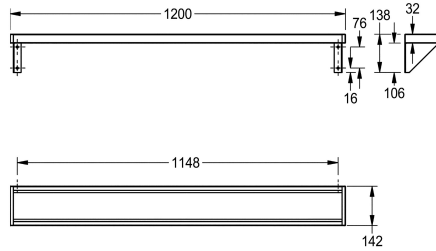

KWC SATURN Shelf

Modell-Linie: SATURN | BXS V12
Accessories | Shelves

KWC-No.

2000056952
SATURN Shelf, dimensions 600 x 138 x 142 mm (W x H x D)

2000056946
Width 1200 mm

2030046197
Width 1600 mm

2000056950
Width 1800 mm

2000100088
Width 2400 mm

2030046195
Width 3000 mm

overall width

600 mm

1,200 mm

1,600 mm

1,800 mm

2,400 mm

is scope of delivery.

Dimensions 1200 x 138 x 142 mm (W x H x D)

Technical Data

material	stainless steel
material code	1.4301 Chrome Nickel steel V2A
material thickness	1 mm
overall depth	142 mm
overall height	138 mm
overall width	1,200 mm
surface finish	satin finished
type of fixing	screw
type of mounting	wall mounting

material	stainless steel
material code	1.4301 Chrome Nickel steel V2A
material thickness	1 mm
overall depth	142 mm
overall height	138 mm
overall width	1,200 mm
surface finish	satin finished
type of fixing	screw
type of mounting	wall mounting