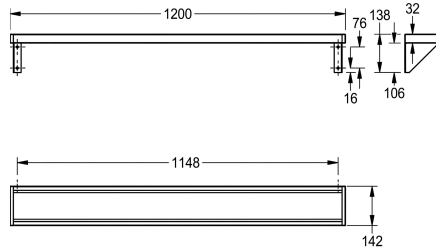

KWC SATURN Shelf

Modell-Linie: SATURN | BXS^V12
Accessories | Shelves

KWC-No.

2000056952
SATURN Shelf, dimensions 600 x 138 x 142 mm (W x H x D)

2000056946
Width 1200 mm

2030046197
Width 1600 mm

2000056950
Width 1800 mm

2000100088
Width 2400 mm

2030046195
Width 3000 mm

overall width

600 mm

1,200 mm

1,600 mm

1,800 mm

2,400 mm

is scope of delivery.

Dimensions 1200 x 138 x 142 mm (W x H x D)

Technical Data

material	stainless steel
material code	1.4301 Chrome Nickel steel V2A
material thickness	1 mm
overall depth	142 mm
overall height	138 mm
overall width	1,200 mm
surface finish	satin finished
type of fixing	screw
type of mounting	wall mounting

material	stainless steel
material code	1.4301 Chrome Nickel steel V2A
material thickness	1 mm
overall depth	142 mm
overall height	138 mm
overall width	1,200 mm
surface finish	satin finished
type of fixing	screw
type of mounting	wall mounting