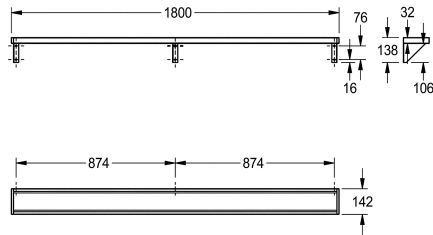

KWC SATURN Shelf

Modell-Linie: SATURN | BXS V18
Accessories | Shelves

KWC-No.

2000056952
SATURN Shelf, dimensions 600 x 138 x 142 mm (W x H x D)

2000056946
Width 1200 mm

2030046197
Width 1600 mm

2000056950
Width 1800 mm

2000100088
Width 2400 mm

2030046195
Width 3000 mm

overall width

600 mm

1,200 mm

1,600 mm

1,800 mm

2,400 mm

3,000 mm

Shelf for wall mounting, stainless steel, surface satin finished, material thickness 1 mm, brackets welded into shelf, side ends with grey plastic cover, for lengths over 1800 mm an additional bracket

is scope of delivery.

Dimensions 1800 x 138 x 142 mm (W x H x D)

Technical Data

material
material code
material thickness
overall depth
overall height
overall width
surface finish
type of fixing
type of mounting