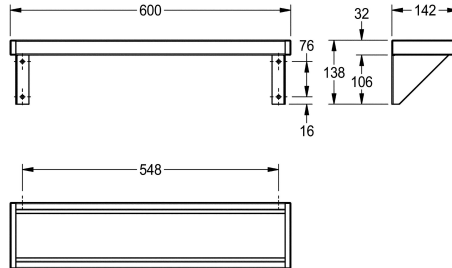

KWC SATURN Shelf

Modell-Linie: SATURN | BXS V6
Accessories | Shelves

KWC-No.

2000056952
SATURN Shelf, dimensions 600 x 138 x 142 mm (W x H x D)

2000056946
Width 1200 mm

2030046197
Width 1600 mm

2000056950
Width 1800 mm

2000100088
Width 2400 mm

2030046195
Width 3000 mm

overall width

600 mm

1,200 mm

1,600 mm

1,800 mm

2,400 mm

3,000 mm

Shelf for wall mounting, stainless steel, surface satin finished, material thickness 1 mm, brackets welded into shelf, side ends with grey plastic cover, for lengths over 1800 mm an additional bracket

is scope of delivery.

Dimensions 600 x 138 x 142 mm (W x H x D)

Technical Data

material	stainless steel
material code	1.4301 Chrome Nickel steel V2A
material thickness	1 mm
overall depth	142 mm
overall height	138 mm
overall width	600 mm
surface finish	satin finished
type of fixing	screw
type of mounting	wall mounting