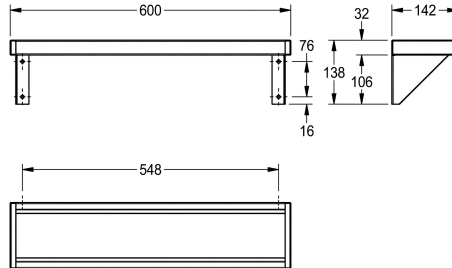

KWC SATURN Shelf

Modell-Linie: SATURN | BXS V6
Accessories | Shelves

KWC-No.

2000056952
SATURN Shelf, dimensions 600 x 138 x 142 mm (W x H x D)

2000056946
Width 1200 mm

2030046197
Width 1600 mm

2000056950
Width 1800 mm

2000100088
Width 2400 mm

2030046195
Width 3000 mm

overall width

600 mm

1,200 mm

1,600 mm

1,800 mm

2,400 mm

3,000 mm

Shelf for wall mounting, stainless steel, surface satin finished, material thickness 1 mm, brackets welded into shelf, side ends with grey plastic cover, for lengths over 1800 mm an additional bracket

is scope of delivery.

Dimensions 600 x 138 x 142 mm (W x H x D)

Technical Data

material
material code
material thickness
overall depth
overall height
overall width
surface finish
type of fixing
type of mounting