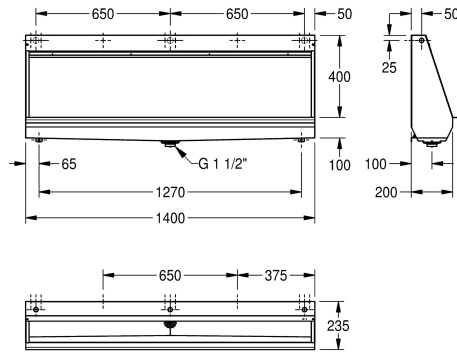

KWC CAMPUS Slab urinal

Modell-Linie: **CAMPUS | CMPX552**
WCs and urinals | Trough urinal

KWC-No.

2000056957
Width 1200 mm

2000056967
Width 1400 mm

2000056969
Width 1800 mm

2000056971
Width 2400 mm

overall width

1,200 mm

1,400 mm

1,800 mm

2,400 mm

Wall hung slab urinal, stainless steel, surface satin finished, material thickness 1 mm, water inlet can be chosen from top, back or each side with 3/4" connection, included 3/4" flexible hose to connect hidden plastic sparge pipe, complete back wall flushing, included

flow regulator, bowl slanted towards middle, 1 1/2" waste, trap not included, includes wall fixing brackets and mounting set.

Dimensions 1400 x 515 x 235 mm (W x H x D)

Technical Data

inlet size
material
material code
material thickness
outlet size
overall depth
overall height
overall width
siphon included
surface finish
type of flushing
type of mounting
type of urinal
type of waste kit
water inlet
water outlet

G 3/4 B
stainless steel
1.4301 Chrome Nickel steel V2A
1 mm
G 1 1/2
235 mm
516 mm
1,400 mm
No
satin finished
water flushed
wall mounting
trough urinal
flat perforated waste
concealed
exposed

Optional Accessories