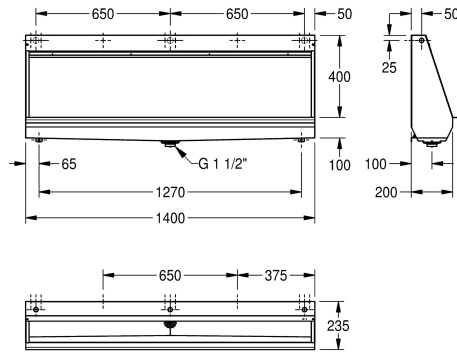

### KWC-No.

**2000056957**  
Width 1200 mm

**2000056967**  
Width 1400 mm

**2000056969**  
Width 1800 mm

**2000056971**  
Width 2400 mm

### overall width

1,200 mm

1,400 mm

1,800 mm

2,400 mm

Wall hung slab urinal, stainless steel, surface satin finished, material thickness 1 mm, water inlet can be chosen from top, back or each side with 3/4" connection, included 3/4" flexible hose to connect hidden plastic sparge pipe, complete back wall flushing, included

flow regulator, bowl slanted towards middle, 1 1/2" waste, trap not included, includes wall fixing brackets and mounting set.

Dimensions 1400 x 515 x 235 mm (W x H x D)

G 3/4 B
stainless steel
1.4301 Chrome Nickel steel V2A
1 mm
G 1 1/2
235 mm
516 mm
1,400 mm
no
satin finished
water flushed
wall mounting
trough urinal
flat perforated waste
concealed
exposed