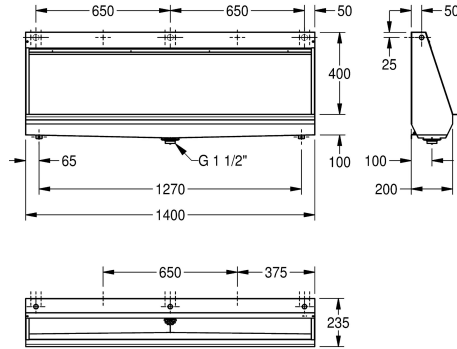

### KWC-No.

**2000056957**  
Width 1200 mm

**2000056967**  
Width 1400 mm

**2000056969**  
Width 1800 mm

**2000056971**  
Width 2400 mm

### overall width

1,200 mm

1,400 mm

1,800 mm

2,400 mm

Wall hung slab urinal, stainless steel, surface satin finished, material thickness 1 mm, water inlet can be chosen from top, back or each side with 3/4" connection, included 3/4" flexible hose to connect hidden plastic sparge pipe, complete back wall flushing, included

flow regulator, bowl slanted towards middle, 1 1/2" waste, trap not included, includes wall fixing brackets and mounting set.

Dimensions 1400 x 515 x 235 mm (W x H x D)

|                                |
|--------------------------------|
| G 3/4 B                        |
| stainless steel                |
| 1.4301 Chrome Nickel steel V2A |
| 1 mm                           |
| G 1 1/2                        |
| 235 mm                         |
| 516 mm                         |
| 1,400 mm                       |
| no                             |
| satin finished                 |
| water flushed                  |
| wall mounting                  |
| trough urinal                  |
| flat perforated waste          |
| concealed                      |
| exposed                        |