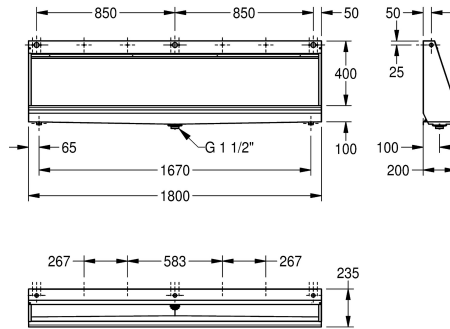

### KWC-No.

**2000056957**  
Width 1200 mm

**2000056967**  
Width 1400 mm

**2000056969**  
Width 1800 mm

**2000056971**  
Width 2400 mm

### overall width

1,200 mm

1,400 mm

1,800 mm

2,400 mm

Wall hung slab urinal, stainless steel, surface satin finished, material thickness 1 mm, water inlet can be chosen from top, back or each side with 3/4" connection, included 3/4" flexible hose to connect hidden plastic sparge pipe, complete back wall flushing, included

flow regulator, bowl slanted towards middle, 1 1/2" waste, trap not included, includes wall fixing brackets and mounting set.

Dimensions 1800 x 515 x 235 mm (W x H x D)

G 3/4 B
stainless steel
1.4301 Chrome Nickel steel V2A
1 mm
G 1 1/2
235 mm
516 mm
1,800 mm
No
satin finished
water flushed
wall mounting
trough urinal
flat perforated waste
concealed
exposed