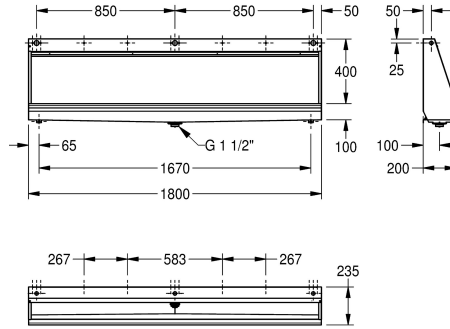

KWC CAMPUS Slab urinal

Modell-Linie: **CAMPUS | CMPX553**
WCs and urinals | Trough urinal

KWC-No.

2000056957
Width 1200 mm

2000056967
Width 1400 mm

2000056969
Width 1800 mm

2000056971
Width 2400 mm

overall width

1,200 mm

1,400 mm

1,800 mm

2,400 mm

Wall hung slab urinal, stainless steel, surface satin finished, material thickness 1 mm, water inlet can be chosen from top, back or each side with 3/4" connection, included 3/4" flexible hose to connect hidden plastic sparge pipe, complete back wall flushing, included

flow regulator, bowl slanted towards middle, 1 1/2" waste, trap not included, includes wall fixing brackets and mounting set.

Dimensions 1800 x 515 x 235 mm (W x H x D)

Technical Data

inlet size
material
material code
material thickness
outlet size
overall depth
overall height
overall width
siphon included
surface finish
type of flushing
type of mounting
type of urinal
type of waste kit
water inlet
water outlet

G 3/4 B
stainless steel
1.4301 Chrome Nickel steel V2A
1 mm
G 1 1/2
235 mm
516 mm
1,800 mm
no
satin finished
water flushed
wall mounting
trough urinal
flat perforated waste
concealed
exposed

Optional Accessories