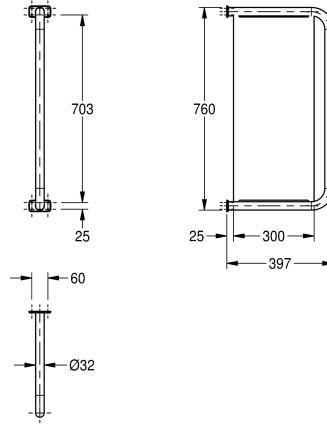

## KWC CAMPUS Urinal divider

Modell-Linie: **CAMPUS | CMPX560**  
WCs and urinals | Urinal divider

### KWC-No.

**2000056972**

Dimensions 60 x 760 x 397 mm (W x H x D)

Urinal divider for wall mounting, stainless steel, surface satin finished, material thickness 1.5 mm, 32 mm pipe diameter, with two stainless steel covers for hidden mounting, includes screws and

dowels.

Dimensions 60 x 760 x 397 mm (W x H x D)

### Technical Data

material
material code
material thickness
overall depth
overall height
overall width
surface finish
type of mounting

stainless steel
1.4301 Chrome Nickel steel V2A
1.5 mm
397 mm
760 mm
81 mm
satin finished
wall mounting