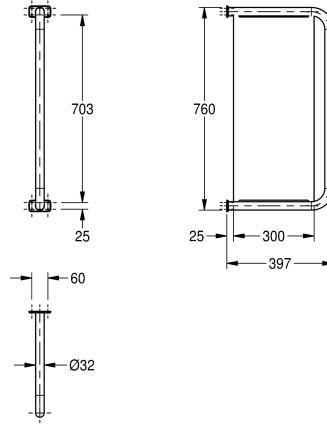

KWC CAMPUS Urinal divider

Modell-Linie: **CAMPUS | CMPX560**
WCs and urinals | Urinal divider

KWC-No.

2000056972

Dimensions 60 x 760 x 397 mm (W x H x D)

Urinal divider for wall mounting, stainless steel, surface satin finished, material thickness 1.5 mm, 32 mm pipe diameter, with two stainless steel covers for hidden mounting, includes screws and

dowels.

Dimensions 60 x 760 x 397 mm (W x H x D)

Technical Data

material
material code
material thickness
overall depth
overall height
overall width
surface finish
type of mounting

stainless steel
1.4301 Chrome Nickel steel V2A
1.5 mm
397 mm
760 mm
81 mm
satin finished
wall mounting