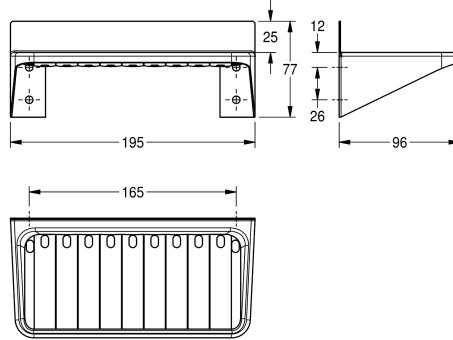

KWC

Storage dish

Modell-Linie: ACCESSOIRES | BS648

Accessories | Shelves

KWC-No.

2000057041

Dimensions 195 x 77 x 96 mm (W x H x D)

Tray/shelf for wall mounting, stainless steel, surface satin finished, material thickness 0.8 mm, drilling holes for water drain, includes stainless steel screws and dowels.

Dimensions 195 x 77 x 96 mm (W x H x D)

Technical Data

material
material code
material thickness
overall depth
overall height
overall width
surface finish
type of fixing
type of mounting

stainless steel
1.4301 Chrome Nickel steel V2A
0.8 mm
96 mm
77 mm
195 mm
satin finished
screw
wall mounting