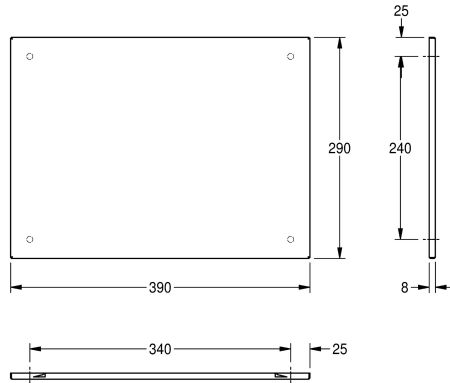

KWC HEAVY-DUTY

Mirror

Modell-Linie: HEAVYDUTY | M400HD

Accessories | Mirrors

KWC-No.

2000057089

Dimensions 390 x 290 mm (W x H)

2000057090

Dimensions 490 x 390 mm (W x H)

2000057091

Dimensions 590 x 490 mm (W x H)

overall width

390 mm

490 mm

590 mm

Stainless steel mirror for wall mounting, mirror with a reflective polished surface, material thickness 1 mm, hidden thief resistant fixings, reinforced with polystyrene plate, includes stainless steel

screws and dowels.

Dimensions 390 x 290 x 8 mm (W x H x D)

Technical Data

hidden fixing

Yes

material

stainless steel

material code

1.4301 Chrome Nickel steel V2A

material thickness

1 mm

overall depth

8 mm

overall height

290 mm

overall width