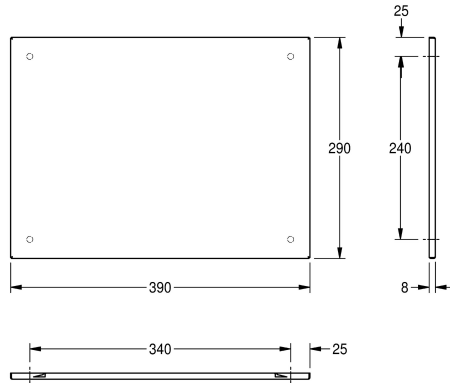

### KWC-No.

**2000057089**

Dimensions 390 x 290 mm (W x H)

**2000057090**

Dimensions 490 x 390 mm (W x H)

**2000057091**

Dimensions 590 x 490 mm (W x H)

### overall width

390 mm

490 mm

590 mm

Stainless steel mirror for wall mounting, mirror with a reflective polished surface, material thickness 1 mm, hidden thief resistant fixings, reinforced with polystyrene plate, includes stainless steel

screws and dowels.

Dimensions 390 x 290 x 8 mm (W x H x D)

8 mm

290 mm

390 mm

synthetic

high polished

catch

wall mounting