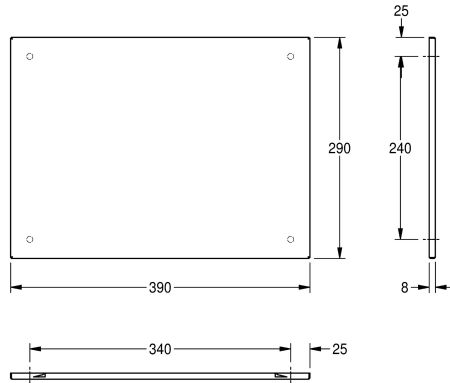

KWC HEAVY-DUTY

Mirror

Modell-Linie: HEAVYDUTY | M400HD

Accessories | Mirrors

KWC-No.

2000057089

Dimensions 390 x 290 mm (W x H)

2000057090

Dimensions 490 x 390 mm (W x H)

2000057091

Dimensions 590 x 490 mm (W x H)

overall width

390 mm

490 mm

590 mm

Stainless steel mirror for wall mounting, mirror with a reflective polished surface, material thickness 1 mm, hidden thief resistant fixings, reinforced with polystyrene plate, includes stainless steel

screws and dowels.

Dimensions 390 x 290 x 8 mm (W x H x D)

Technical Data

hidden fixing

yes

material

stainless steel

material code

1.4301 Chrome Nickel steel V2A

material thickness

1 mm

overall depth

8 mm

overall height

290 mm

overall width