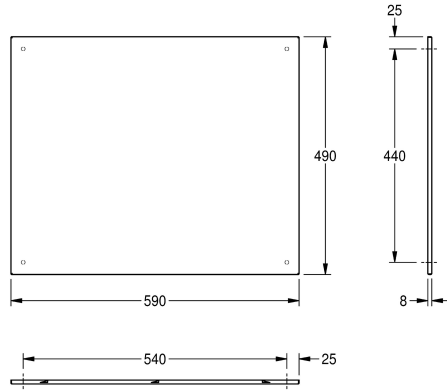

KWC HEAVY-DUTY Mirror

Modell-Linie: HEAVYDUTY | M600HD
Accessories | Mirrors

KWC-No.

2000057089

Dimensions 390 x 290 mm (W x H)

2000057090

Dimensions 490 x 390 mm (W x H)

2000057091

Dimensions 590 x 490 mm (W x H)

overall width

390 mm

490 mm

590 mm

Stainless steel mirror for wall mounting, mirror with a reflective polished surface, material thickness 1 mm, hidden thief resistant fixings, reinforced with polystyrene plate, includes stainless steel

screws and dowels.

Dimensions 590 x 490 x 8 mm (W x H x D)

Technical Data

hidden fixing

Yes

material

stainless steel

material code

1.4301 Chrome Nickel steel V2A

material thickness

1 mm

overall depth

8 mm

overall height

490 mm

overall width