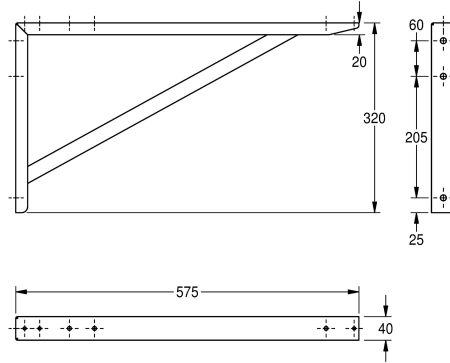

KWC MAXIMA Bracket

Modell-Linie: MAXIMA | MAXB600
Catering sinks | Complementary parts catering

KWC-No.

2000057092

Single bracket made of chromium nickel steel

Bracket for KWC commercial sinks, stainless steel, surface satin finished, material thickness 1.5 mm, inclusive screws and dowels.

Technical Data

material	stainless steel
material code	1.4301 Chrome Nickel steel V2A
material thickness	1.5 mm
overall depth	575 mm
overall height	320 mm
overall width	40 mm
surface finish	satin finished
type of mounting	wall mounting