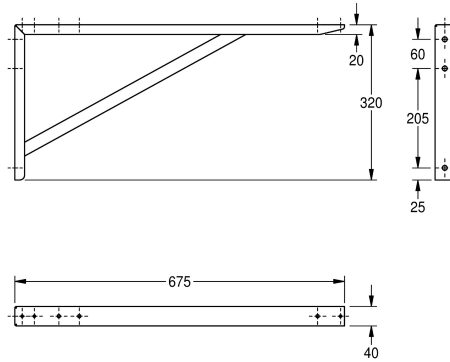

KWC MAXIMA Bracket

Modell-Linie: MAXIMA | MAXB700
Catering sinks | Complementary parts catering

KWC-No.

2000057094

Single bracket made of chromium nickel steel

Bracket for KWC commercial sinks, stainless steel, surface satin finished, material thickness 1.5 mm, inclusive screws and dowels.

Technical Data

material	stainless steel
material code	1.4301 Chrome Nickel steel V2A
material thickness	1.5 mm
overall depth	675 mm
overall height	320 mm
overall width	40 mm
surface finish	satin finished
type of mounting	wall mounting