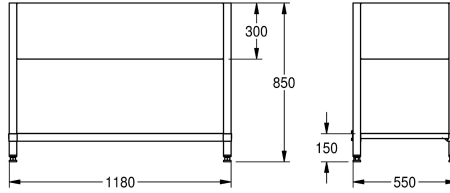

## KWC MAXIMA Frame for Maxima

Modell-Linie: MAXIMA | MAXF120-60  
Catering sinks | Complementary parts catering

| KWC-No.  |
|--|
| <b>2000057101</b><br>Frame for screw fixings made of chromium nickel steel |
| <b>2000057104</b><br>Frame for screw fixings made of chromium nickel steel |
| <b>2000057106</b><br>Frame for screw fixings made of chromium nickel steel |
| <b>2000057108</b><br>Frame for screw fixings made of chromium nickel steel |
| <b>2000057112</b><br>Frame for screw fixings made of chromium nickel steel |
| <b>2000057114</b><br>Frame for screw fixings made of chromium nickel steel |
| <b>2000057117</b><br>Frame for screw fixings made of chromium nickel steel |
| <b>2000057118</b><br>Frame for screw fixings made of chromium nickel steel |
| <b>2000057120</b><br>Frame for screw fixings made of chromium nickel steel |
| <b>2000057122</b><br>Frame for screw fixings made of chromium nickel steel |
| <b>2000057124</b><br>Frame for screw fixings made of chromium nickel steel |
| <b>2000057126</b><br>Frame for screw fixings made of chromium nickel steel |

| overall width |
|---------------|
| 1,180 mm      |
| 1,180 mm      |
| 1,380 mm      |
| 1,380 mm      |
| 1,580 mm      |
| 1,980 mm      |
| 1,980 mm      |
| 2,580 mm      |
| 2,580 mm      |
| 580 mm        |
| 680 mm        |
| 680 mm        |

Underframe to screw with KWC commercial sink, stainless steel, surface satin finished, material thickness 1 mm, with 300 mm cover, feet 40 x 40 mm and height adjustable to 25 mm, cross stud on

backside for better stability, inclusive mounting set.  
For MAXS sinks (600 mm deep, 1200 mm wide)

|                                |
|--------------------------------|
| stainless steel                |
| 1.4301 Chrome Nickel steel V2A |
| 1 mm                           |
| 550 mm                         |
| 850 mm                         |
| 1,180 mm                       |
| satin finished                 |
| no mounting                    |