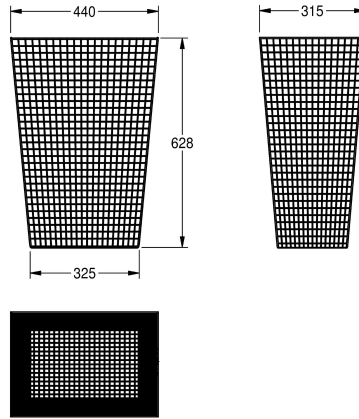

KWC Waste bin

Modell-Linie: ACCESSOIRES | CHR607
Accessories | Waste bins

KWC-No.

2000057137

Fill volume 61 litres, dimensions 440 x 628 x 315 mm (W x H x D)

2000057138

Fill volume 31 litres, dimensions 350 x 505 x 252 mm (W x H x D)

Waste bin free standing or for wall mounting, stainless steel, surface satin finished, wire thickness 2 mm, square perforated facia pattern, includes stainless steel screws and dowels.

Dimensions 440 x 628 x 315 mm (W x H x D)

Technical Data

bag holder	No
filling volume	61 Liter
lid	No
lock	no lock
material	stainless steel
material code	1.4301 Chrome Nickel steel V2A
material thickness	2 mm
overall depth	315 mm
overall height	628 mm
overall width	440 mm
surface finish	satin finished
type of fixing	catch
type of mounting	wall mounting