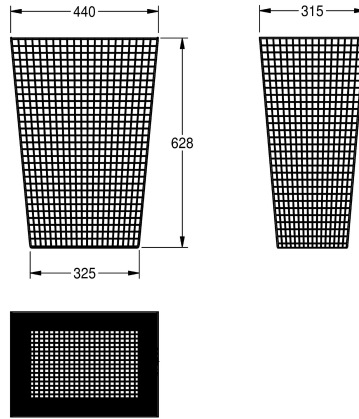

KWC Waste bin

Modell-Linie: ACCESSOIRES | CHR607
Accessories | Waste bins

KWC-No.

2000057137

Fill volume 61 litres, dimensions 440 x 628 x 315 mm (W x H x D)

2000057138

Fill volume 31 litres, dimensions 350 x 505 x 252 mm (W x H x D)

Waste bin free standing or for wall mounting, stainless steel, surface satin finished, wire thickness 2 mm, square perforated facia pattern, includes stainless steel screws and dowels.

Dimensions 440 x 628 x 315 mm (W x H x D)

Technical Data

bag holder
filling volume
lid
lock
material
material code
material thickness
overall depth
overall height
overall width
surface finish
type of fixing
type of mounting

no
61 Liter
no
no lock
stainless steel
1.4301 Chrome Nickel steel V2A
2 mm
315 mm
628 mm
440 mm
satin finished
catch
wall mounting