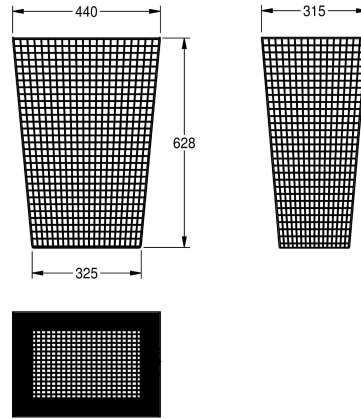

KWC Waste bin

Modell-Linie: ACCESSOIRES | CHR607
Accessories | Waste bins

KWC-No.

2000057137

Fill volume 61 litres, dimensions 440 x 628 x 315 mm (W x H x D)

2000057138

Fill volume 31 litres, dimensions 350 x 505 x 252 mm (W x H x D)

Waste bin free standing or for wall mounting, stainless steel, surface satin finished, wire thickness 2 mm, square perforated facia pattern, includes stainless steel screws and dowels.

Dimensions 440 x 628 x 315 mm (W x H x D)

Technical Data

bag holder	no
filling volume	61 Liter
lid	no
lock	no lock
material	stainless steel
material code	1.4301 Chrome Nickel steel V2A
material thickness	2 mm
overall depth	315 mm
overall height	628 mm
overall width	440 mm
surface finish	satin finished
type of fixing	catch
type of mounting	wall mounting