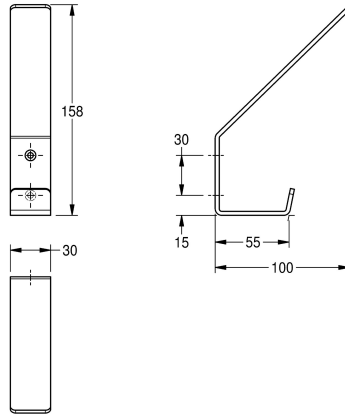

KWC Clothes hook

Modell-Linie: ACCESSOIRES | CHR690
Accessories | Hooks

KWC-No.

2000057150

Dimensions 30 x 158 x 100 mm (W x H x D)

Double cloth hook for wall mounting, stainless steel grade 304L, surface satin finished, two drilled holes for fixation, includes stainless steel screws and dowels.

Dimensions 30 x 158 x 100 mm (W x H x D)

Technical Data

number of hooks	2
material	stainless steel
material code	1.4301 Chrome Nickel steel V2A
material thickness	2 mm
overall depth	100 mm
overall height	158 mm
overall width	30 mm
surface finish	satin finished
type of fixing	screw
type of mounting	wall mounting