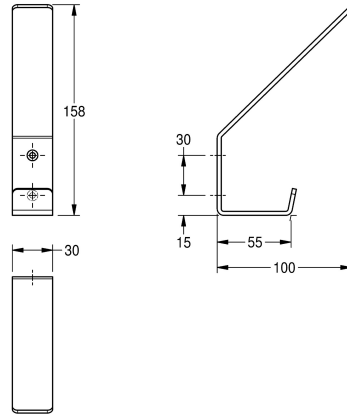

KWC Clothes hook

Modell-Linie: ACCESSOIRES | CHR690
Accessories | Hooks

KWC-No.

2000057150

Dimensions 30 x 158 x 100 mm (W x H x D)

Double cloth hook for wall mounting, stainless steel grade 304L, surface satin finished, two drilled holes for fixation, includes stainless steel screws and dowels.

Dimensions 30 x 158 x 100 mm (W x H x D)

Technical Data

number of hooks	2
material	stainless steel
material code	1.4301 Chrome Nickel steel V2A
material thickness	2 mm
overall depth	100 mm
overall height	158 mm
overall width	30 mm
surface finish	satin finished
type of fixing	screw
type of mounting	wall mounting