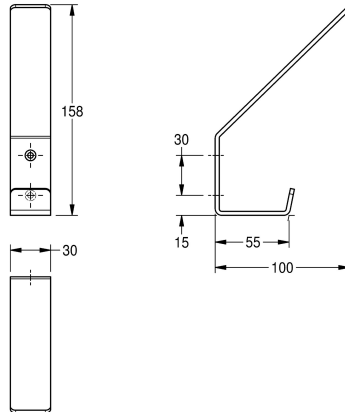

## KWC Clothes hook

Modell-Linie: ACCESSOIRES | CHR690  
Accessories | Hooks

### KWC-No.

**2000057150**

Dimensions 30 x 158 x 100 mm (W x H x D)

Double cloth hook for wall mounting, stainless steel grade 304L, surface satin finished, two drilled holes for fixation, includes stainless steel screws and dowels.

Dimensions 30 x 158 x 100 mm (W x H x D)

### Technical Data

number of hooks	2
material	stainless steel
material code	1.4301 Chrome Nickel steel V2A
material thickness	2 mm
overall depth	100 mm
overall height	158 mm
overall width	30 mm
surface finish	satin finished
type of fixing	screw
type of mounting	wall mounting