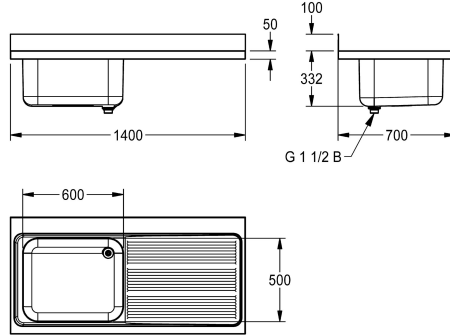

KWC MAXIMA

Commercial sink, with space for dishwasher

Modell-Linie: MAXIMA | MAXL112-140DW

Catering sinks | Catering sinks

KWC-No.

2000057202

Dimensions 1400 x 432 x 700 mm (W x H x D) Washbasin
dimensions 600 x 300 x 500 mm (W x H x D)

Commercial sink for screwing to underframe, stainless steel, surface satin finished, material thickness 1 mm, deep drawn seamless welded bowl, without overflow and 100 mm tap ledge, 1 1/2" waste with two part overflow tube consisting of perforated stainless steel tube and plastic tube, drain board with riffle and

slanted to bowl, drain board with reinforced stainless steel bracket, 100 mm rear upstand, drilling holes for wall mounting prelasered.

Dimensions 1400 x 432 x 700 mm (W x H x D)

Technical Data

bowl - bowl height	300 mm
bowl finish	satin finished
bowl - depth	500 mm
bowl - width	600 mm
drainer position	right
drainer or storage	drainer
drainer / storage board quanti	1- Temperature exchange equipme
material	stainless steel
material code	1.4301 Chrome Nickel steel V2A
material thickness	1 mm
noise prevention	Yes
overall depth	700 mm
overall height	432 mm
overall width	1,400 mm
rear upstand	Yes
surface finish	satin finished
tap ledge	Yes
type of mounting	mounted on product
waste hole position	right back corner
waste hole projection	216 mm
waste kit included	Yes
waste size	DN 40

Optional Accessories

KWC MAXIMA

Commercial sink, with space for dishwasher

Modell-Linie: MAXIMA | MAXL112-140DW
Catering sinks | Catering sinks

MAXIMA Frame for Maxima

2000057109
MAXF140-70DW
