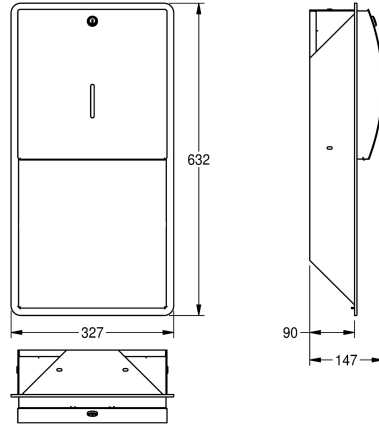

### KWC-No.

**2000057207**

Dimensions 327 x 632 x 147 mm (W x H x D)

Paper towel dispenser for recessed mounting, stainless steel, surface satin finished, front with InoxPlus surface refinement for the reduction of finger marks and better cleaning characteristics (easy to clean), material thickness 1.5 mm, curved front cover, cylinder lock with KWC standard key, inspection window on front, loading

capacity 300 - 400 pcs. of paper depending on convolution, includes stainless steel screws and dowels.

Dimensions 327 x 632 x 147 mm (W x H x D)

### Technical Data

filling quantity
filling quantity uom
lock
material
material code
material thickness
overall depth
overall height
overall width
surface finish
surface treatment
type of consumable
type of fixing
type of mounting
type of operation

400
towels
key-lock
stainless steel
1.4301 Chrome Nickel steel V2A
1.5 mm
147 mm
632 mm
327 mm
satin finished
InoxPlus (anti fingerprint)
paper towel
screw
recessed mounting
manual operation