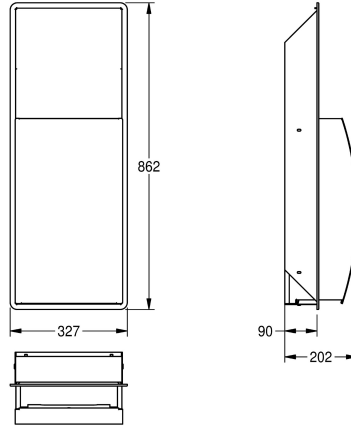

KWC STRATOS

Waste bin for recessed mounting

Modell-Linie: STRATOS | STRX605E

Accessories | Waste bins

KWC-No.

2000057229

Dimensions 327 x 862 x 202 mm (W x H x D)

Waste bin for recessed mounting, stainless steel, surface satin finished, front with InoxPlus surface refinement for the reduction of finger marks and better cleaning characteristics (easy to clean), material thickness 1.5 mm, curved front cover, cylinder lock with

KWC standard key, approx. 22 liter capacity, integrated bag holder, includes stainless steel screws and dowels.

Dimensions 327 x 862 x 202 mm (W x H x D)

Technical Data

bag holder
filling volume
lid
lock
material
material code
material thickness
overall depth
overall height
overall width
surface treatment
type of fixing
type of mounting

yes
22 Liter
no
key-lock
stainless steel
1.4301 Chrome Nickel steel V2A
1.5 mm
202 mm
862 mm
327 mm
InoxPlus (anti fingerprint)
screw
recessed mounting