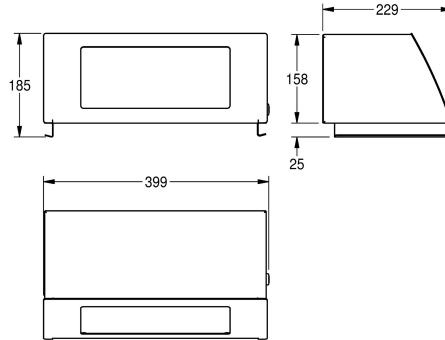

## KWC STRATOS

Folding self-closing lid for waste bin

Modell-Linie: STRATOS | STRX608

Accessories | Complementary parts accessories

### KWC-No.

**2000057231**

Dimensions 399 x 185 x 229 mm (W x H x D)

Folding self-closing lid for waste bin STRX607, stainless steel, surface satin finished, front with InoxPlus surface refinement for the reduction of finger marks and better cleaning characteristics (easy to clean), material thickness 1.5 mm, inclined front with selfclosing

lid, cylinder lock with KWC standard key, includes stainless steel screws and dowels, without waste bin.

Dimensions 396 x 183 x 229 mm (W x H x D)

### Technical Data

lock
material
material code
material thickness
overall depth
overall height
overall width
slot height
slot width
surface treatment
type of fixing
type of mounting

key-lock
stainless steel
1.4301 Chrome Nickel steel V2A
1.5 mm
229 mm
185 mm
399 mm
120 mm
264 mm
InoxPlus (anti fingerprint)
screw
on waste bin