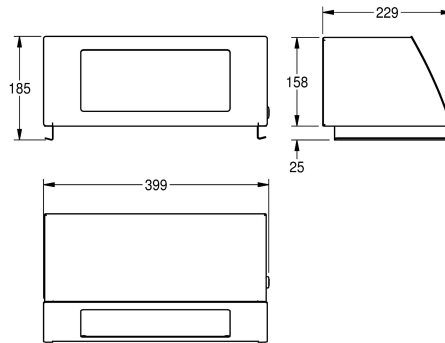

KWC STRATOS

Folding self-closing lid for waste bin

Modell-Linie: STRATOS | STRX608

Accessories | Complementary parts accessories

KWC-No.

2000057231

Dimensions 399 x 185 x 229 mm (W x H x D)

Folding self-closing lid for waste bin STRX607, stainless steel, surface satin finished, front with InoxPlus surface refinement for the reduction of finger marks and better cleaning characteristics (easy to clean), material thickness 1.5 mm, inclined front with selfclosing

lid, cylinder lock with KWC standard key, includes stainless steel screws and dowels, without waste bin.

Dimensions 396 x 183 x 229 mm (W x H x D)

Technical Data

lock
material
material code
material thickness
overall depth
overall height
overall width
slot height
slot width
surface treatment
type of fixing
type of mounting

key-lock
stainless steel
1.4301 Chrome Nickel steel V2A
1.5 mm
229 mm
185 mm
399 mm
120 mm
264 mm
InoxPlus (anti fingerprint)
screw
on waste bin

INOX PLUS

Mandatory Accessories

STRATOS waste bin for wall mounting

KWC STRATOS

Folding self-closing lid for waste bin

Modell-Linie: STRATOS | STRX608

Accessories | Complementary parts accessories

2000057230

STRX607
